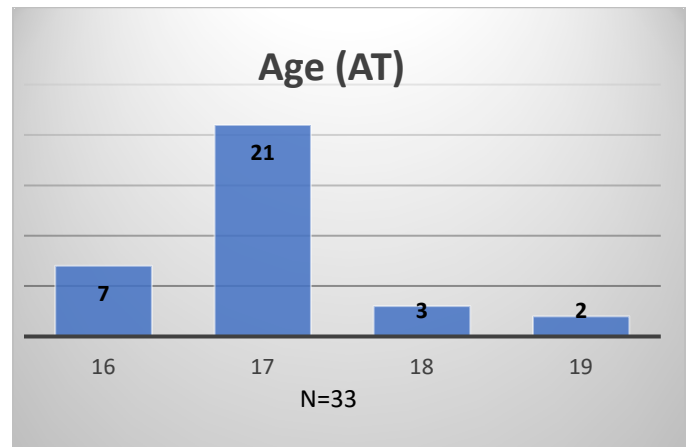

Daily Data Dashboard – July 15, 2024

Demographics for JTDC Population

Monday Morning Midnight Count

Total # of probation Involved youth¹: 1,335

¹ Probation Active: Any youth who is pending sentencing with an active social history, has been formally placed on probation or supervision with Cook County Juvenile Probation on the date of the report.

Daily Data Dashboard – July 15, 2024
Demographics for JTDC Population
Monday Morning Midnight Count