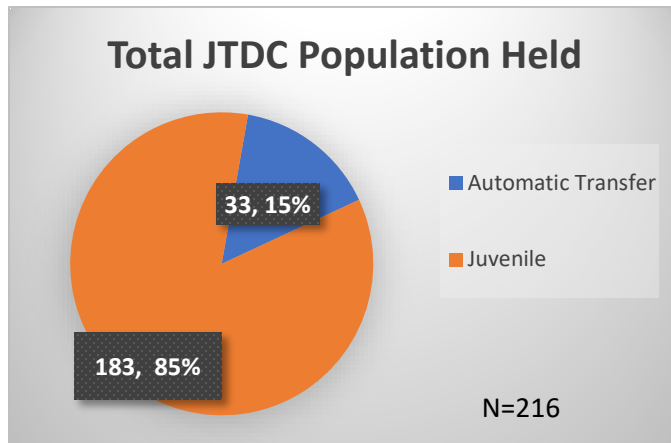

Daily Data Dashboard – July 15, 2024

Demographics for JTDC Population

Monday Morning Midnight Count

Total # of probation Involved youth¹: 1,335

¹ Probation Active: Any youth who is pending sentencing with an active social history, has been formally placed on probation or supervision with Cook County Juvenile Probation on the date of the report.