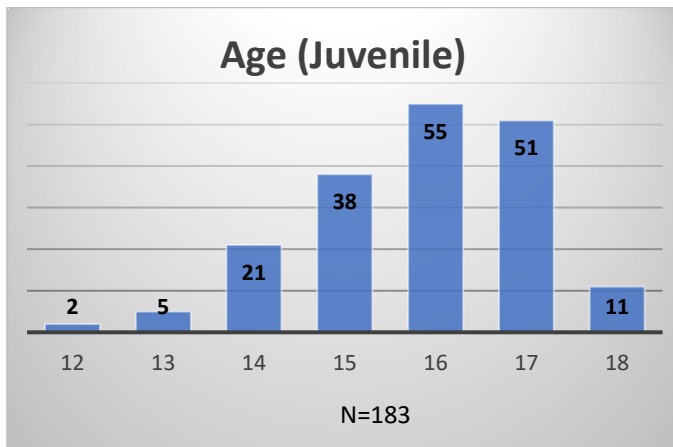

Daily Data Dashboard – July 15, 2024

Demographics for JTDC Population

Monday Morning Midnight Count

Total # of probation Involved youth¹: 1,335

¹ Probation Active: Any youth who is pending sentencing with an active social history, has been formally placed on probation or supervision with Cook County Juvenile Probation on the date of the report.

Daily Data Dashboard – July 15, 2024
Demographics for JTDC Population
Monday Morning Midnight Count