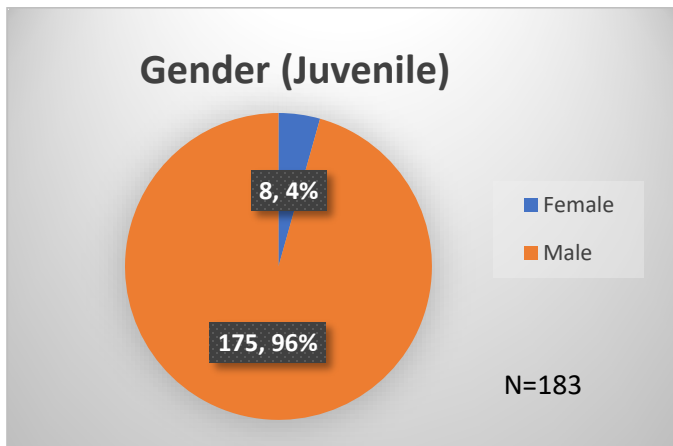

Daily Data Dashboard – July 15, 2024

Demographics for JTDC Population

Monday Morning Midnight Count

Total # of probation Involved youth¹: 1,335

¹ Probation Active: Any youth who is pending sentencing with an active social history, has been formally placed on probation or supervision with Cook County Juvenile Probation on the date of the report.