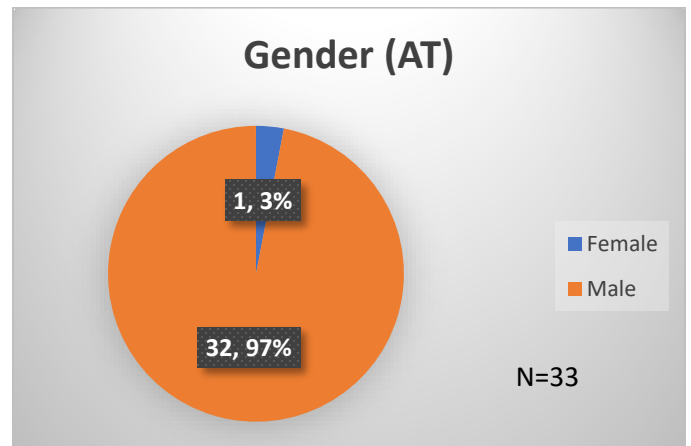

Daily Data Dashboard – July 15, 2024

Demographics for JTDC Population

Monday Morning Midnight Count

Total # of probation Involved youth¹: 1,335

¹ Probation Active: Any youth who is pending sentencing with an active social history, has been formally placed on probation or supervision with Cook County Juvenile Probation on the date of the report.